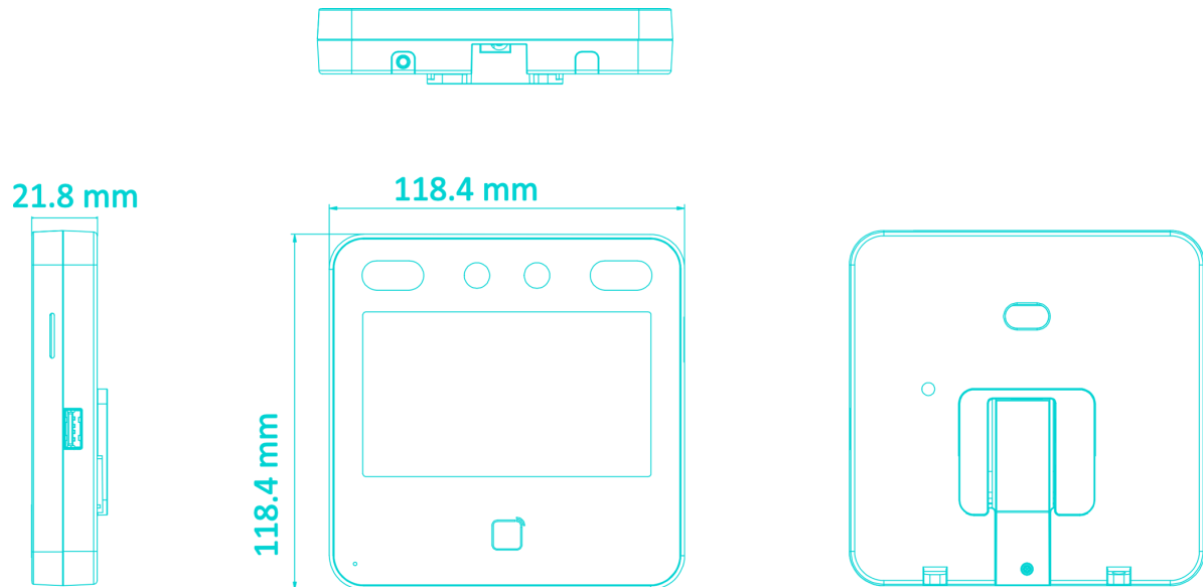

■ Dimension